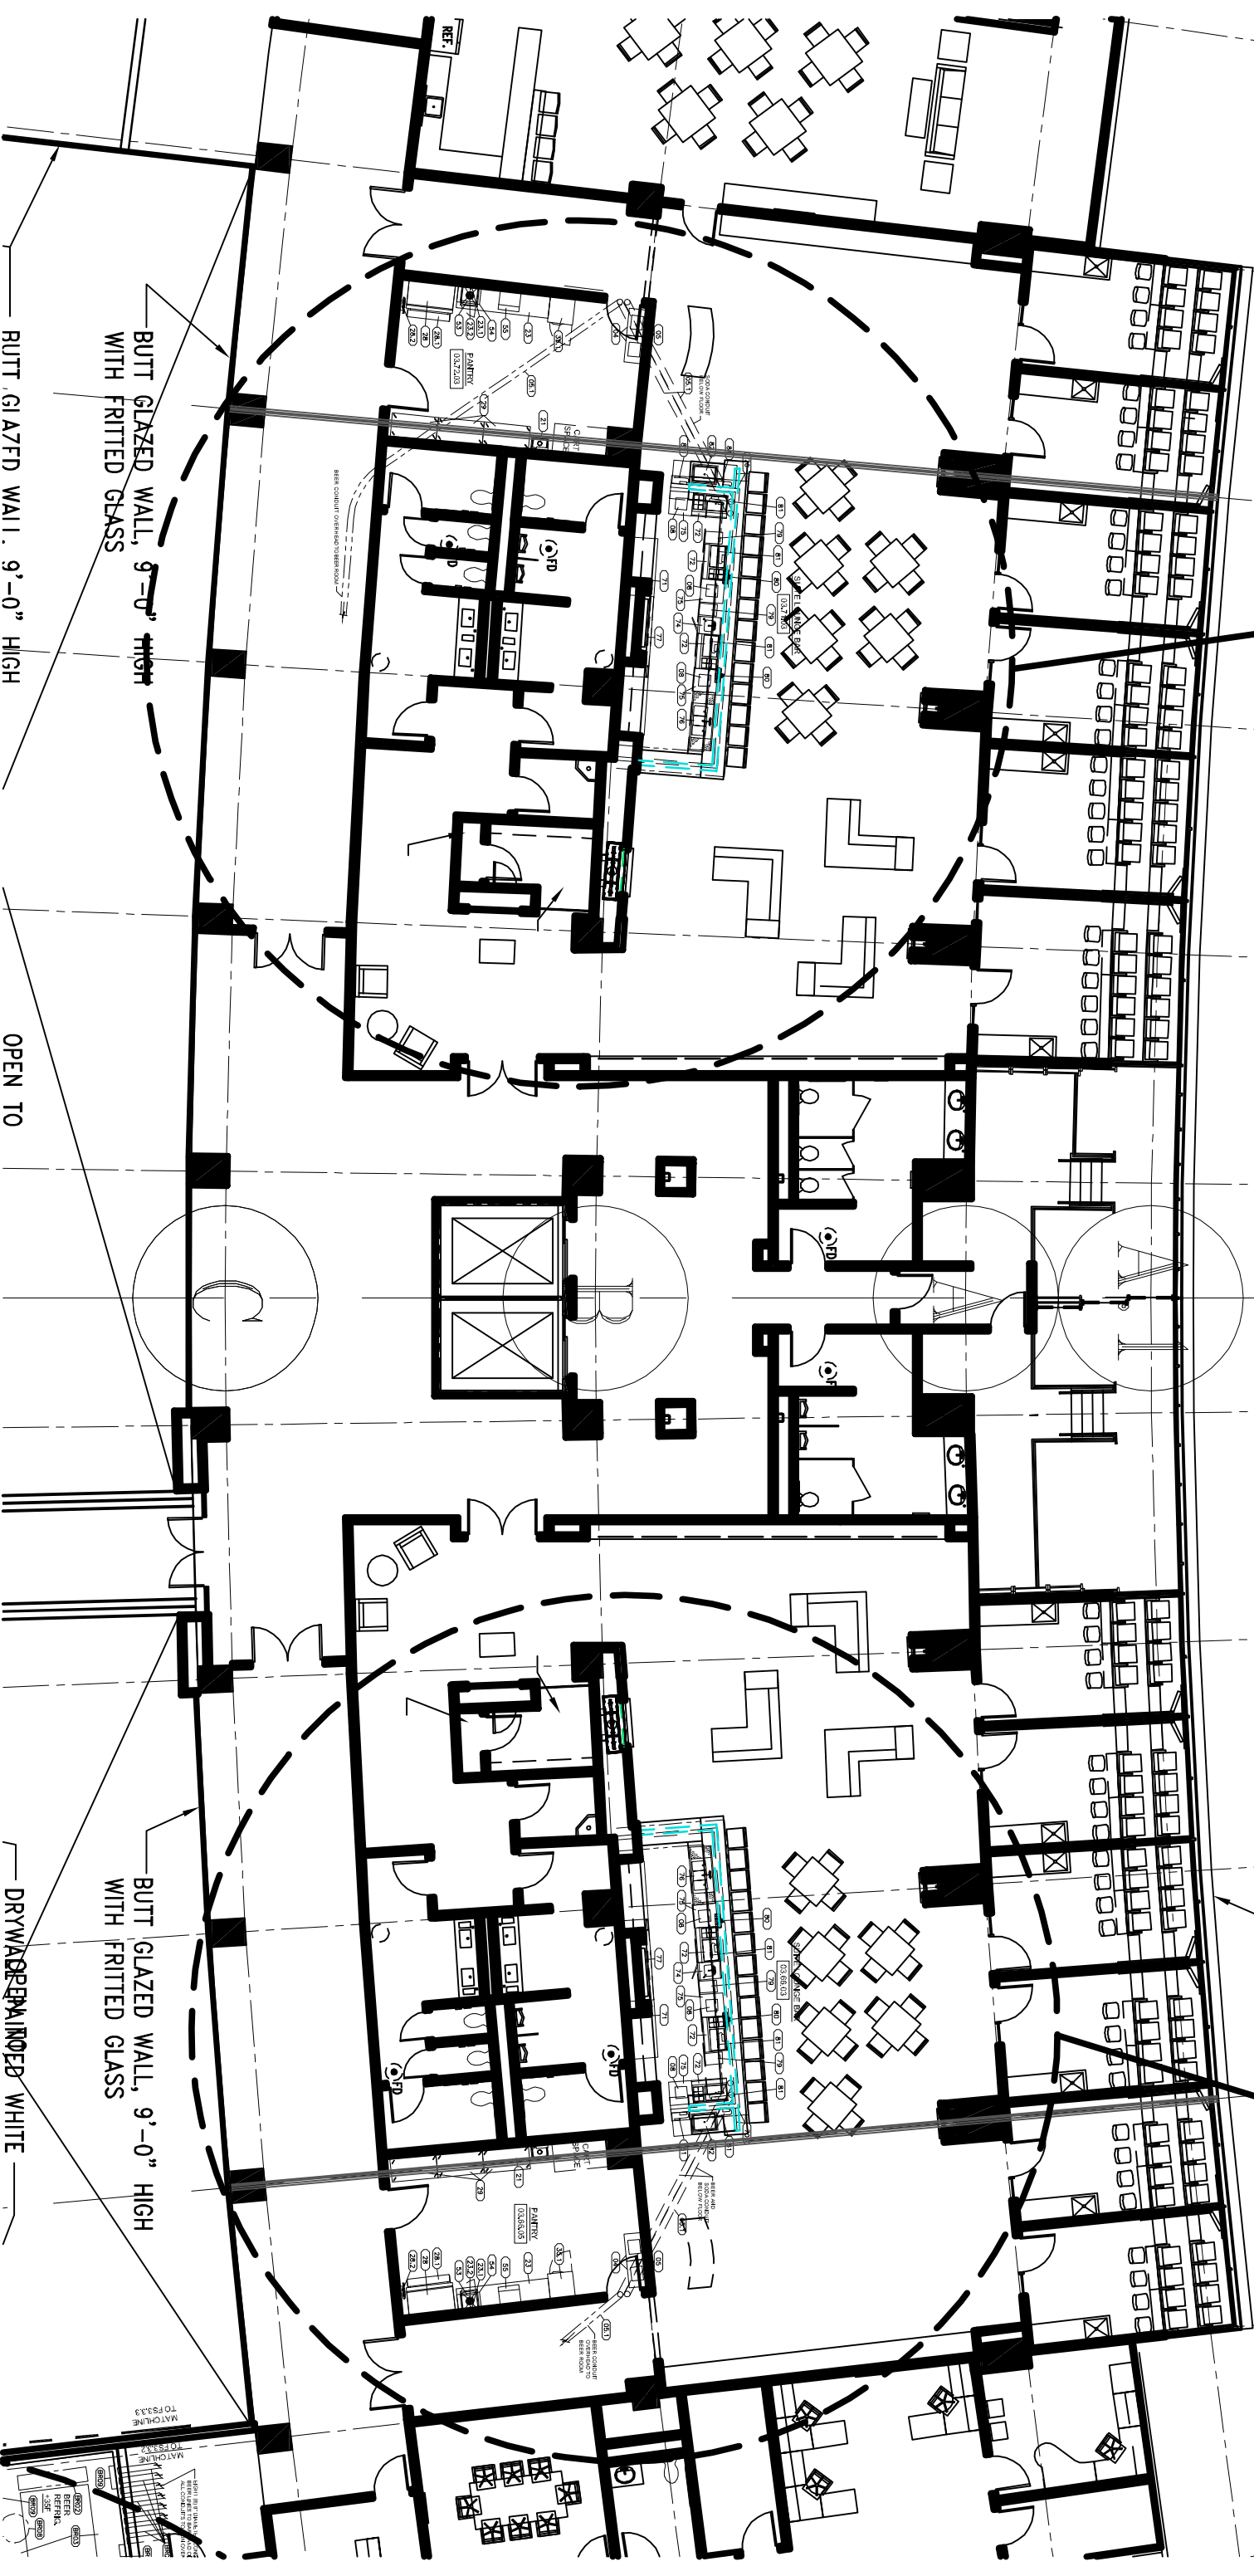

FS3.3.04

NEW LED RIBBON
ALT. #5

BUTT GLAZED WALL, 9'-0" HIGH
WITH FRITTED GLASS

BUTT GLAZED WALL, 9'-0" HIGH

BUTT GLAZED WALL, 9'-0" HIGH
WITH FRITTED GLASS

DRYWALL PAINTED WHITE

OPEN TO